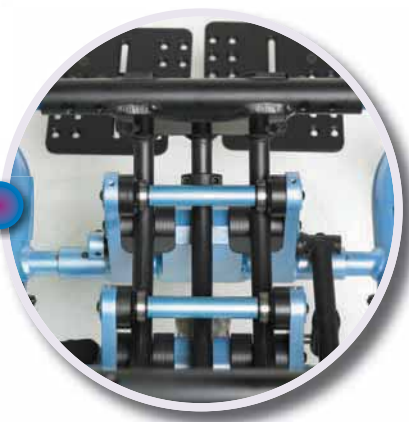

Versatility
Adjusts 10.2cm | 4" in width
and 10.2cm | 4" in depth
to accommodate our ever
changing client needs.

Adaptability
Independently adjustable
seat and base frame
available in 4 sizes:
25.4cm-55.8cm | 10"-22" width
and 25.4cm-55.8cm | 10"-22"
in depth.

The Freedom CGX™ Centre of Gravity eXperience.

Multi-purpose footrest hangers pop up and swing away and incorporate a unique triple lock design at the top, bottom, and centre for strength and durability.

An innovative new foot activated design locks tilt in 3° increments without the use of cables.

A newly designed back post bracket makes angle and depth adjustments quick and easy.

Simple yet robust design.